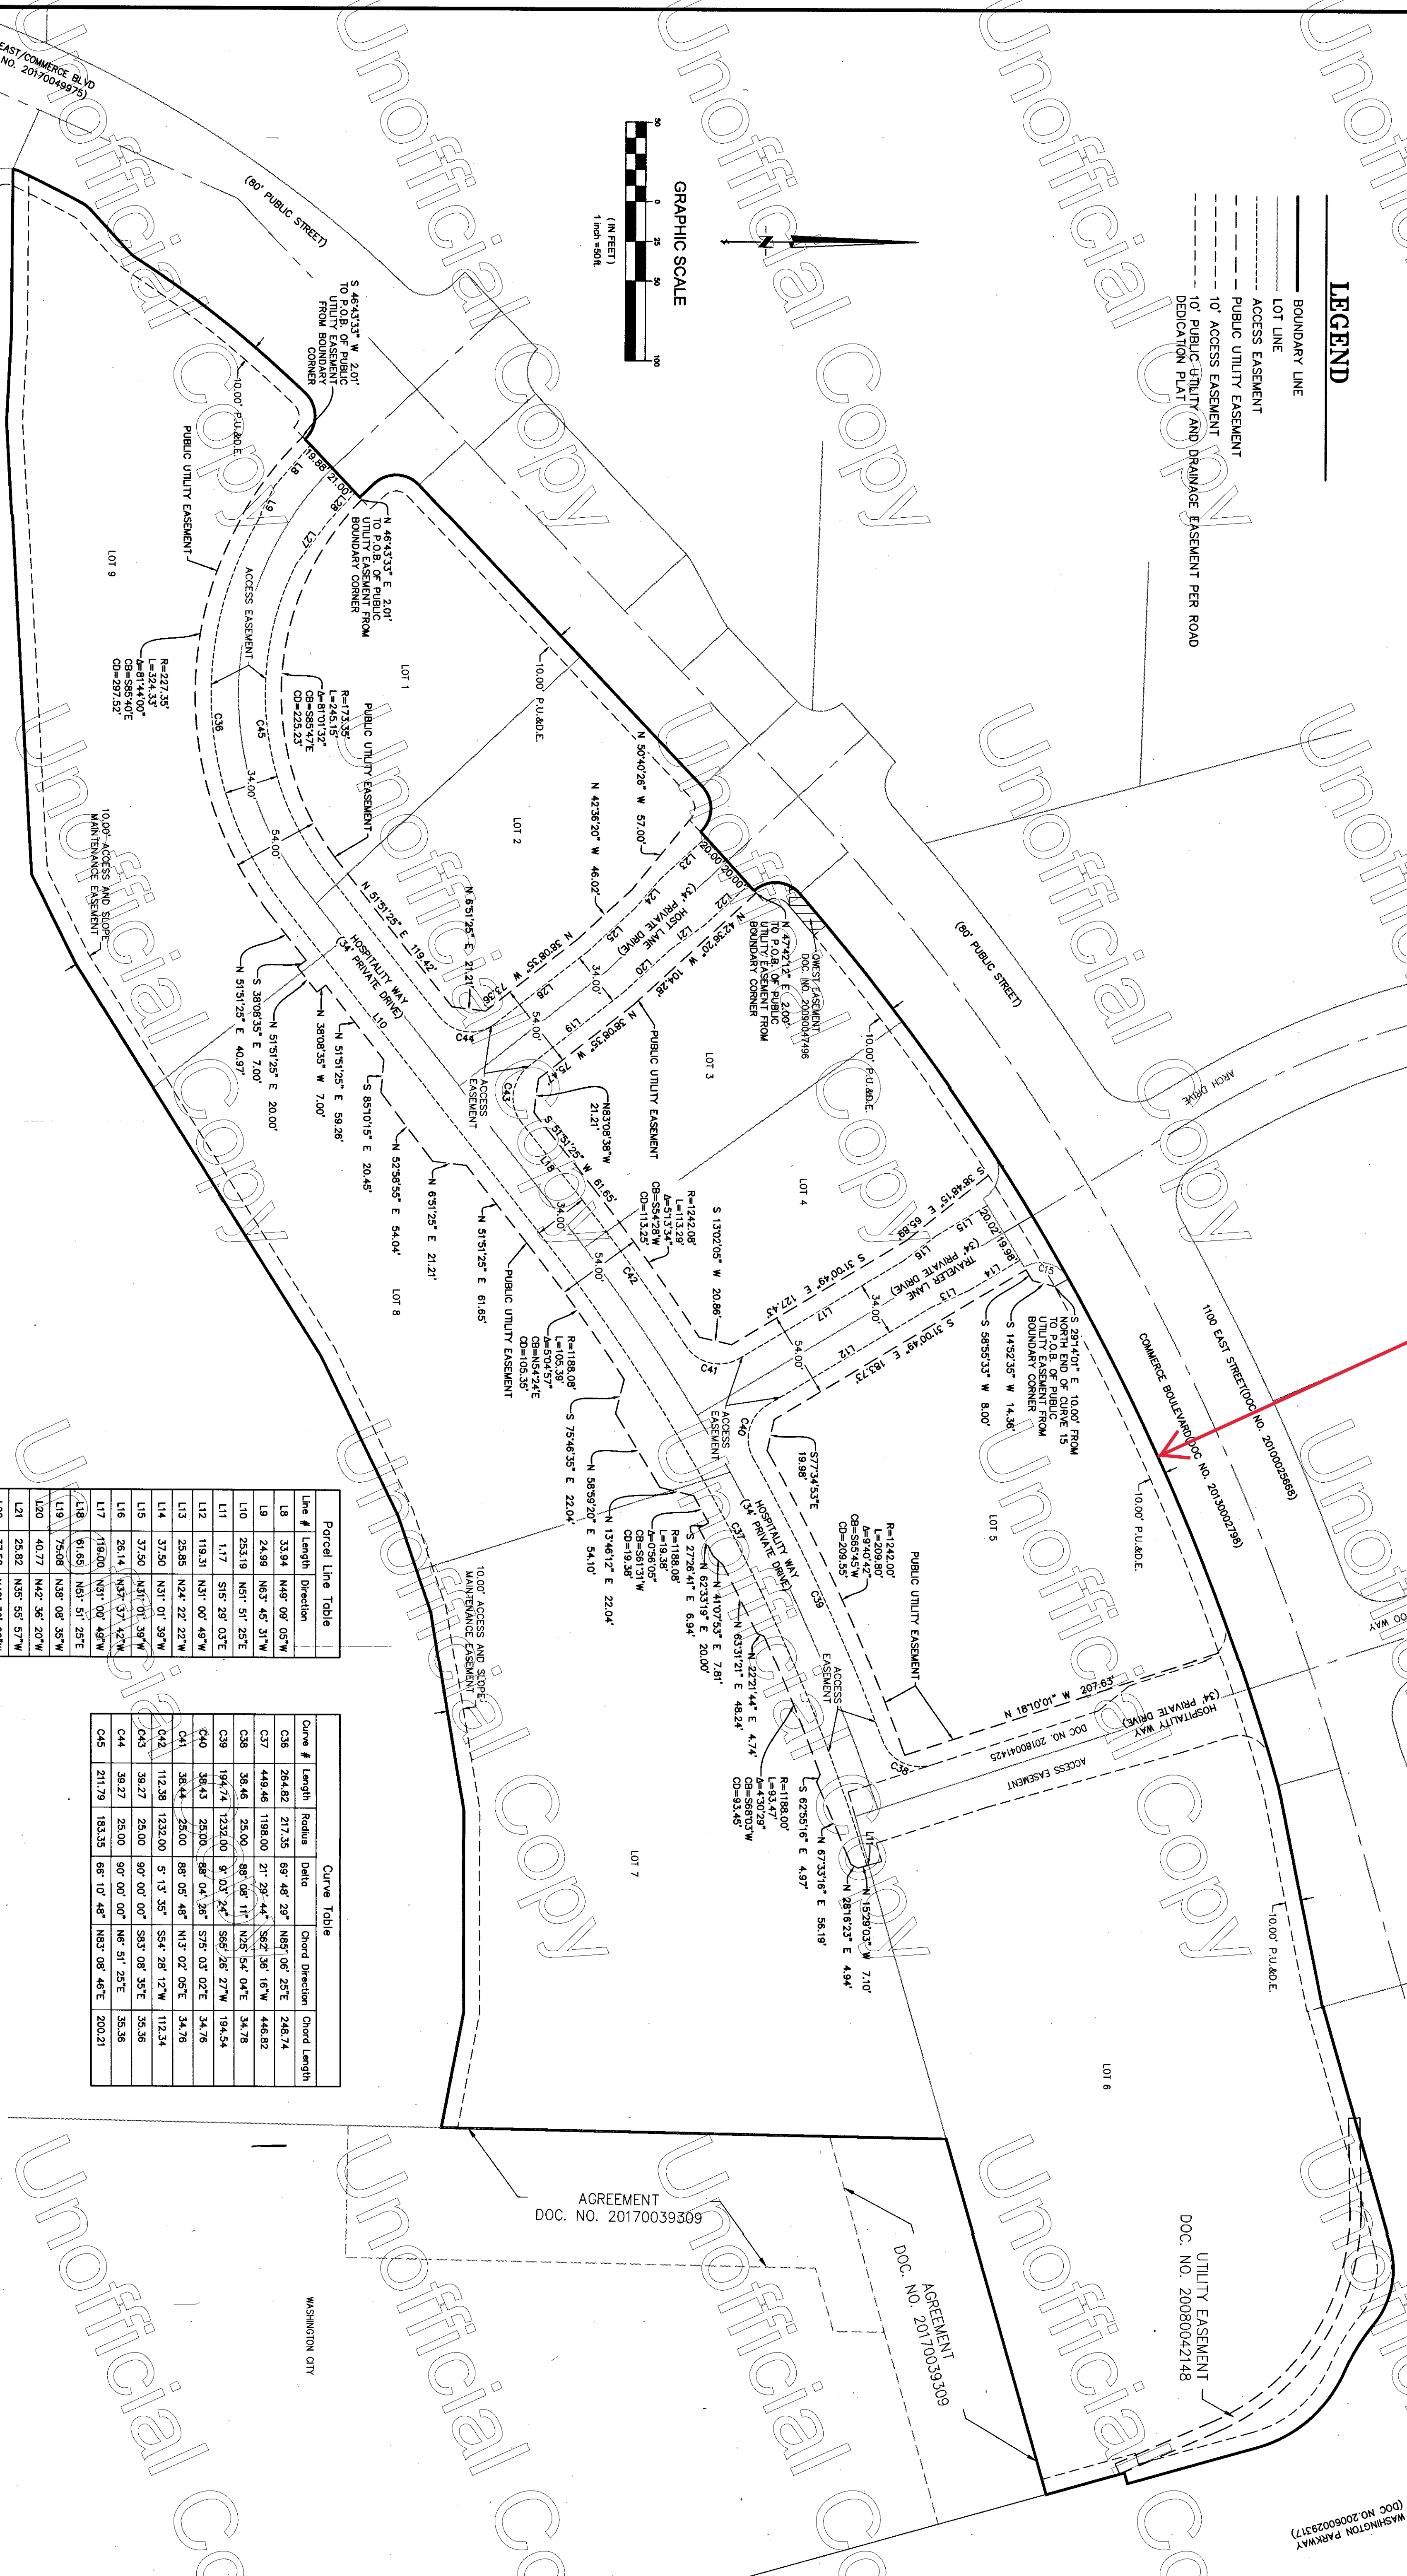

This map is provided solely for the purpose of assisting in locating the property and Cottonwood Title Insurance Agency, Inc. assumes no liability for variation, if any, with any actual survey.

COMMERCE HOSPITALITY CENTER MINOR SUBDIVISION

LOCATED IN
SOUTHWEST & SOUTHEAST 1/4 OF SECTION 12,
TOWNSHIP 42 SOUTH, RANGE 15 WEST,
SALT LAKE BASE AND MERIDIAN

LEGEND

- BOUNDARY LINE
- LOT LINE
- ACCESS EASEMENT
- PUBLIC UTILITY EASEMENT
- 10' ACCESS EASEMENT
- 10' PUBLIC UTILITY AND DRAINAGE EASEMENT PER ROAD DEDICATION PLAT

Line #	Length	Direction
L8	33.94	N49° 09' 05"W
L9	24.99	N63° 45' 31"W
L10	253.19	N51° 51' 25"E
L11	117	S15° 29' 03"E
L12	119.31	N31° 00' 49"W
L13	25.85	N24° 22' 27"W
L14	37.50	N31° 01' 39"W
L15	37.50	N31° 01' 39"W
L16	26.14	N33° 37' 42"W
L17	119.00	N31° 00' 49"W
L18	61.85	N51° 51' 25"E
L19	75.08	N38° 08' 35"W
L20	40.77	N42° 36' 20"W
L21	25.82	N35° 55' 57"W
L22	37.52	N42° 36' 20"W
L23	37.54	N42° 36' 20"W
L24	26.00	N49° 13' 48"W
L25	39.44	N42° 36' 20"W
L26	73.75	N38° 08' 35"W
L27	34.20	N31° 15' 57"W
L28	24.53	N46° 57' 13"W