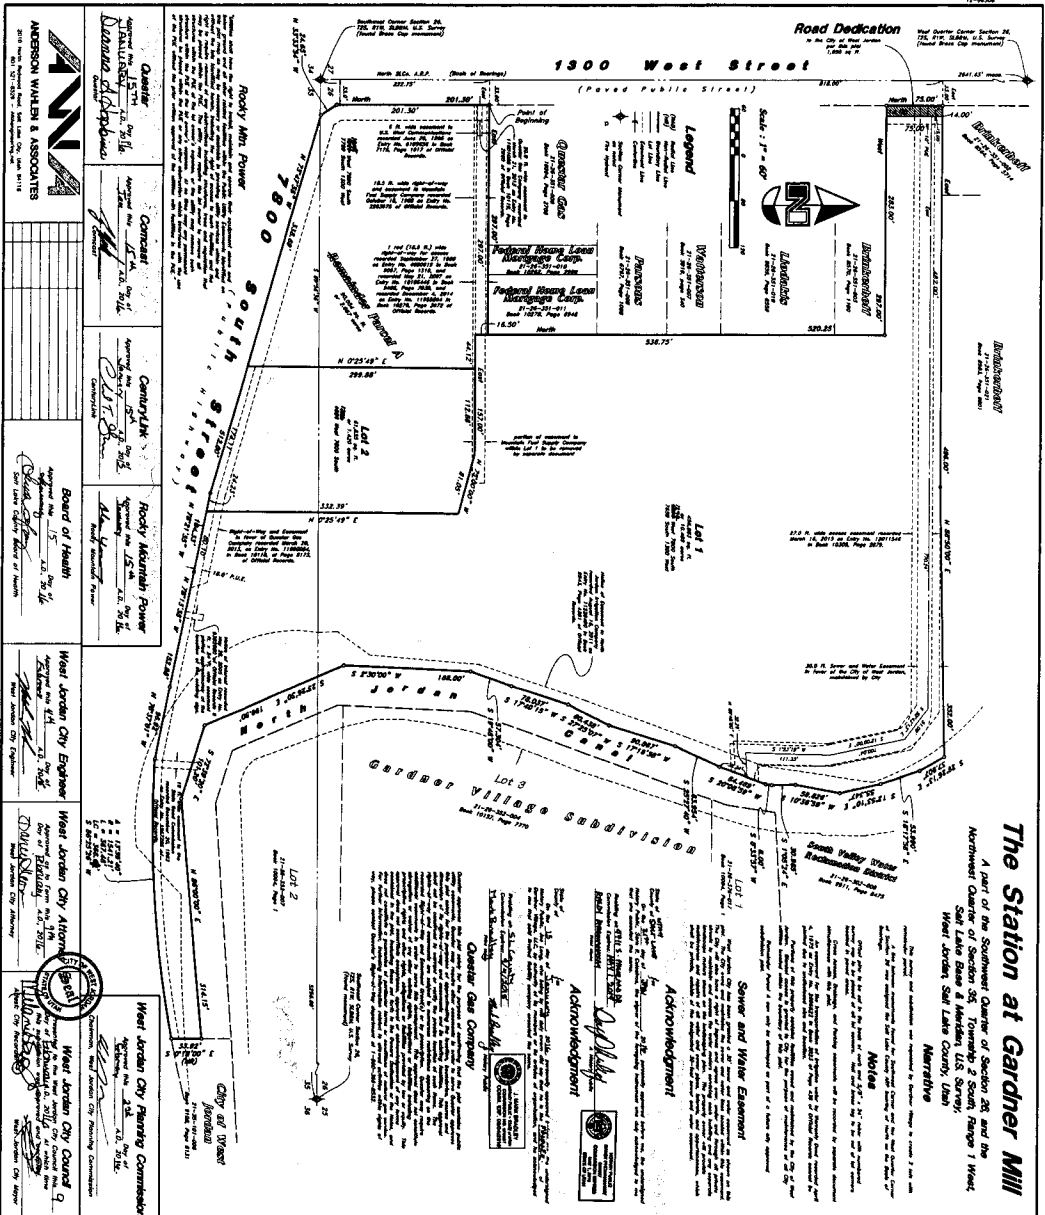

The Station at Gardner Mill

A part of the Southwest Quarter of Section 35, Township 2 South, Range 1 West, Salt Lake Meridian, Salt Lake County, Utah

Owner's Declaration

Acknowledgment

Surveyor's Certificate

Boundary Description

The Station at Gardner Mill

City of Jordan

City of Provo

City of Ogden

City of St. George

City of South Jordan

City of Layton

City of Midvale

City of Riverton

City of Sandy

City of South Salt Lake

City of St. George

City of West Jordan

City of West Valley City

City of Woodland Park

City of Zionsville

City of Albion

City of Alton

City of Bluffdale

City of Bountiful

City of Clearfield

City of Clinton

City of Cottonwood

City of Farmington

City of Glendale

City of Heber

City of Hurricane

City of Layton

City of Midvale

City of North Salt Lake

City of Ogden

City of Provo

City of Riverton

City of Sandy

City of South Jordan

City of South Salt Lake

City of St. George

City of West Jordan

City of West Valley City

City of Woodland Park

City of Zionsville

AMERSON WHELEN & ASSOCIATES

201 West North Temple, Suite 200, Salt Lake City, Utah 84111

City of Jordan

City of Provo

City of Ogden

City of St. George

City of South Jordan

City of Layton

City of Midvale

City of Riverton

City of Sandy

City of South Salt Lake

City of St. George

City of West Jordan

City of West Valley City

City of Woodland Park

City of Zionsville

City of Albion

City of Alton

City of Bluffdale

City of Bountiful

City of Clearfield

City of Clinton

City of Cottonwood

City of Farmington

City of Glendale

City of Heber

City of Hurricane

City of Layton

City of Midvale

City of North Salt Lake

City of Ogden

City of Provo

City of Riverton

City of Sandy

City of South Jordan

City of South Salt Lake

City of St. George

City of West Jordan

City of West Valley City

City of Woodland Park

City of Zionsville